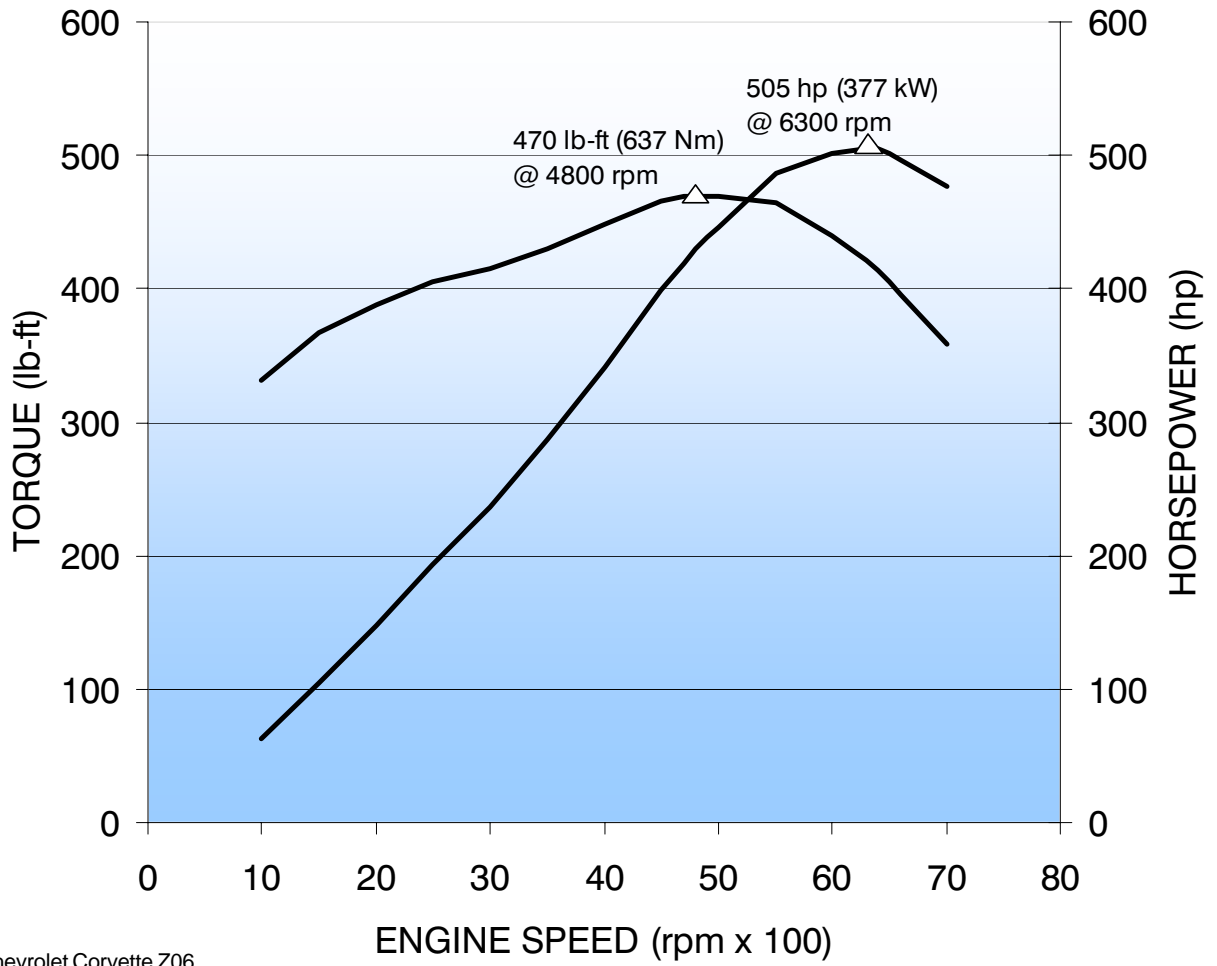

### 2006 7.0L V-8 (LS7)

Chevrolet Corvette Z06  
SAE J2723 certified